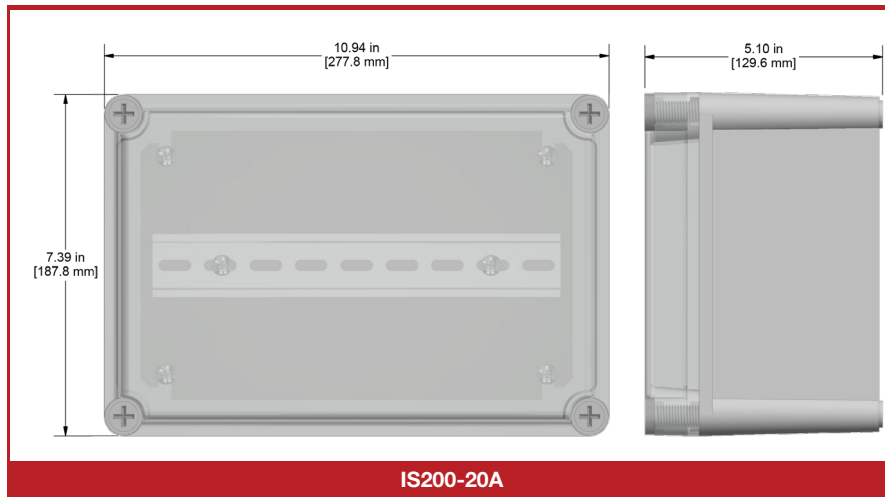

IS200

Barrier Enclosures

Product Features

Compatible with both IS111 accelerometer and IS151 proximity probe barriers

Includes Din Rail for easy mounting of barriers

Ordering Information

IS200 -

--	--

 A

Optional Output

- 02 = 1-2 Barriers
- 10 = 3-10 Barriers
- 20 = 11-20 Barriers

Backed by our Unconditional Lifetime Warranty

www.ctconline.com | sales@ctconline.com | 585-924-5900