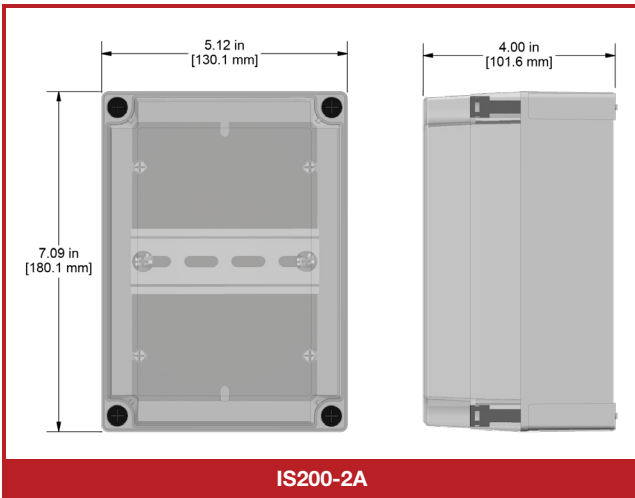

IS200

Barrier Enclosures

Product Features

Compatible with both IS111 accelerometer and IS151 proximity probe barriers

Includes Din Rail for easy mounting of barriers

Ordering Information

IS200 -

--	--

 A

Optional Output

- 02 = 1-2 Barriers
- 10 = 3-10 Barriers
- 20 = 11-20 Barriers

Backed by our Unconditional Lifetime Warranty

www.ctconline.com | sales@ctconline.com | 585-924-5900