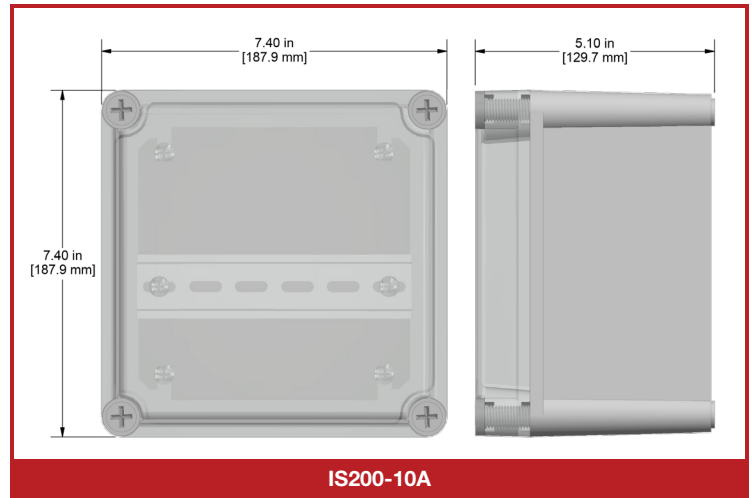

IS200

Barrier Enclosures

Product Features

Compatible with both IS111 accelerometer and IS151 proximity probe barriers

Includes Din Rail for easy mounting of barriers

Ordering Information

IS200 -

--	--

 A

Optional Output

- 02 = 1-2 Barriers
- 10 = 3-10 Barriers
- 20 = 11-20 Barriers

Backed by our Unconditional Lifetime Warranty

www.ctconline.com | sales@ctconline.com | 585-924-5900