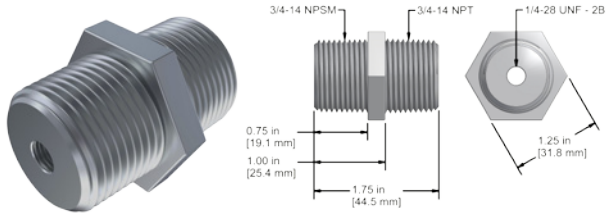

For FFv and 5 mm Size Probes

DM923-1A

**Stainless Steel, 3/4 – 14 NPT to 3/4 – 14 NPSM
Mounting Bushing with 1/4 – 28 Threaded Hole**

DM924-1A

**Stainless Steel, 3/4 – 14 NPT to 3/4 – 14 NPT
Mounting Bushing with 1/4 – 28 Threaded Hole**

DM925-1A

**Stainless Steel, 1/2 – 14 NPT to 3/4 – 14 NPSM
Mounting Bushing with 1/4 – 28 Threaded Hole**