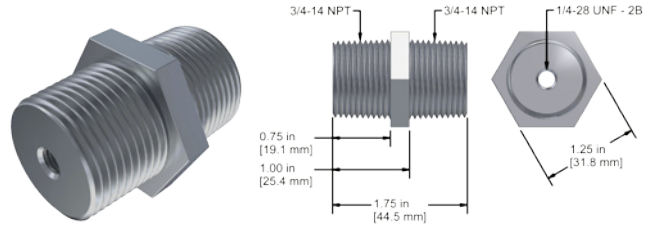

For FFv and 5 mm Size Probes

DM923-1A

**Stainless Steel, 3/4 – 14 NPT to 3/4 – 14 NPSM
Mounting Bushing with 1/4 – 28 Threaded Hole**

DM924-1A

**Stainless Steel, 3/4 – 14 NPT to 3/4 – 14 NPT
Mounting Bushing with 1/4 – 28 Threaded Hole**

DM925-1A

**Stainless Steel, 1/2 – 14 NPT to 3/4 – 14 NPSM
Mounting Bushing with 1/4 – 28 Threaded Hole**